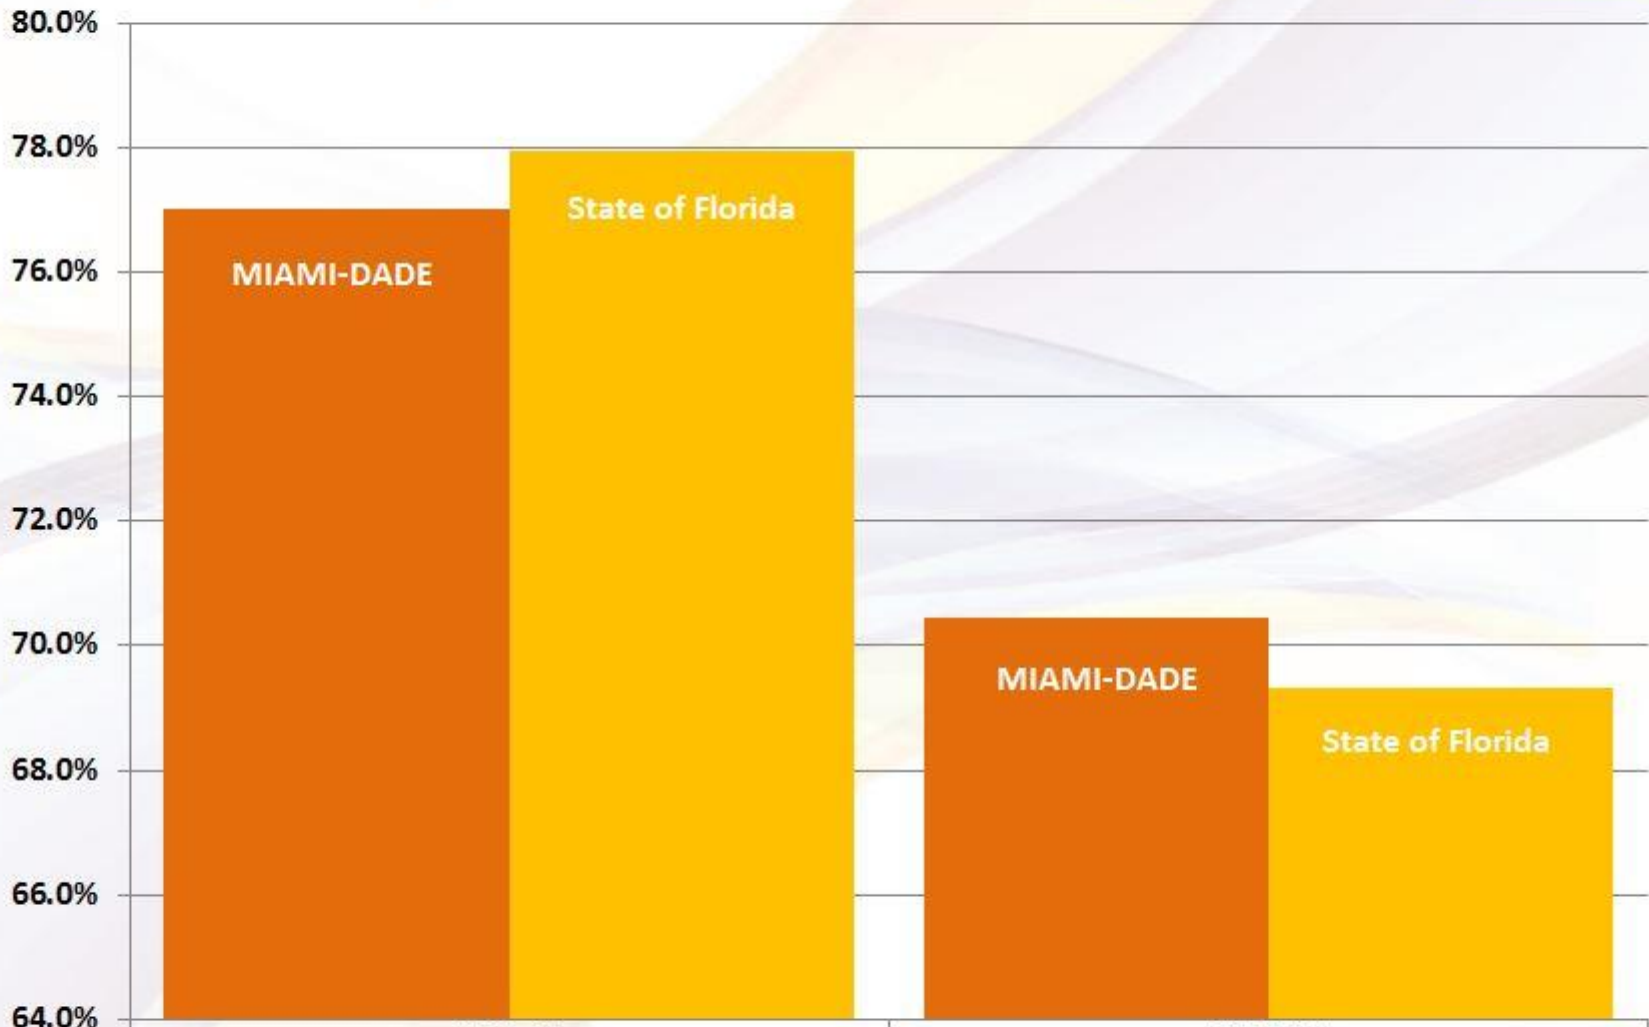

Miami Dade County vs. State of Florida Industry Certification Passing Rate

	2013-14	2014-15
■ Miami Dade	77.0%	70.5%
■ State of Florida	78.0%	69.3%

2014-2015 Industry Certification Earned